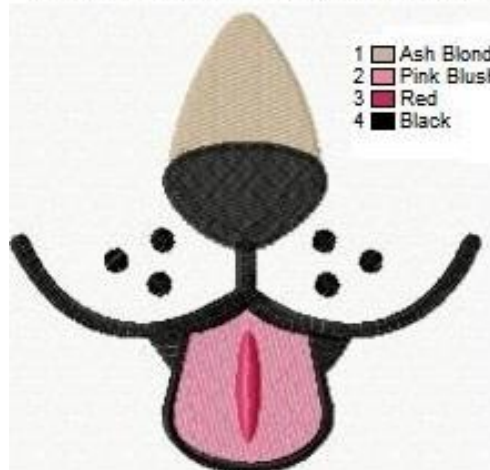

# Color Charts Animal Faces

<https://www.juliasneedledesigns.com/index.htm>

- 1  Snow White
- 2  (1/2) Silver Grey
- 3  Silver Gray
- 4  Medium Pink
- 5  (2/2) Silver Grey

5x7AnimalFaces-Bunny. 6.48x2.98 ", 12506 st,

5x7AnimalFaces-Tiger.  
5.06x3.82 ". 20199 st,

- 1  Tangerine
- 2  (1/2) Black
- 3  Fluo Pink
- 4  Snow White
- 5  Silver
- 6  Rosewood Dark
- 7  (2/2) Black

- 1  Ash Blonde
- 2  Pink Blush
- 3  Red
- 4  Black

5x7AnimalFaces-Dog.5.01x4.87 ", 9850 st,

5x7AnimalFaces-Shark.  
5.12x3.63 ", 15919 st

- 1  Candy Apple Red
- 2  Medium Pink
- 3  Silver
- 4  Beaver App Outline
- 5  White App Tackdown
- 6  Silver App Satin Stitch
- 7  Medium Pink
- 8  Black