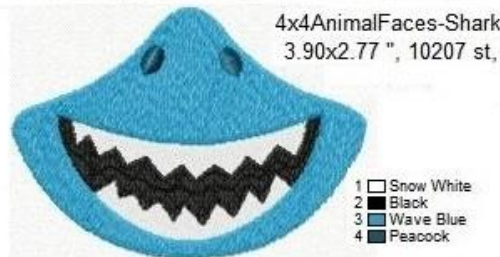

# Color Charts Animal Faces

<https://www.juliasneedledesigns.com/index.htm>

- 1  Snow White
- 2  (1/2) Silver Grey
- 3  Silver Gray
- 4  Medium Pink
- 5  (2/2) Silver Grey

5x7AnimalFaces-Bunny. 6.48x2.98 ", 12506 st,

5x7AnimalFaces-Tiger.  
5.06x3.82 ". 20199 st,

- 1  Tangerine
- 2  (1/2) Black
- 3  Fluo Pink
- 4  Snow White
- 5  Silver
- 6  Rosewood Dark
- 7  (2/2) Black

- 1  Ash Blonde
- 2  Pink Blush
- 3  Red
- 4  Black

5x7AnimalFaces-Dog.5.01x4.87 ", 9850 st,

5x7AnimalFaces-Shark.  
5.12x3.63 ", 15919 st

- 1  Candy Apple Red
- 2  Medium Pink
- 3  Silver
- 4  Beaver App Outline
- 5  White App Tackdown
- 6  Silver App Satin Stitch
- 7  Medium Pink
- 8  Black