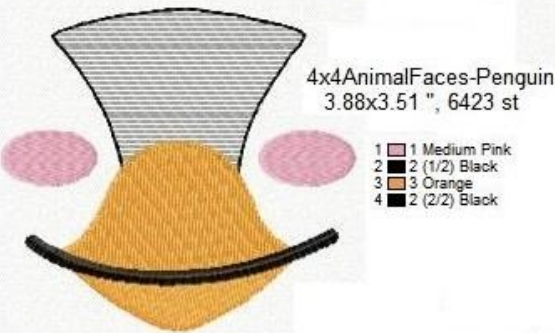

# Color Charts Animal Faces

<https://www.juliasneedledesigns.com/index.htm>

- 1  Snow White
- 2  (1/2) Silver Grey
- 3  Silver Gray
- 4  Medium Pink
- 5  (2/2) Silver Grey

5x7AnimalFaces-Bunny. 6.48x2.98 ", 12506 st,

5x7AnimalFaces-Tiger.  
5.06x3.82 ". 20199 st,

- 1  Tangerine
- 2  (1/2) Black
- 3  Fluo Pink
- 4  Snow White
- 5  Silver
- 6  Rosewood Dark
- 7  (2/2) Black

- 1  Ash Blonde
- 2  Pink Blush
- 3  Red
- 4  Black

5x7AnimalFaces-Dog.5.01x4.87 ", 9850 st,

5x7AnimalFaces-Shark.  
5.12x3.63 ", 15919 st

- 1  Candy Apple Red
- 2  Medium Pink
- 3  Silver
- 4  Beaver App Outline
- 5  White App Tackdown
- 6  Silver App Satin Stitch
- 7  Medium Pink
- 8  Black