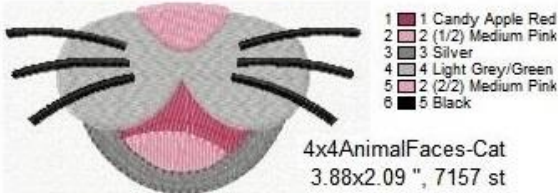

# Color Charts Animal Faces

<https://www.juliasneedledesigns.com/index.htm>

- 1  Snow White
- 2  (1/2) Silver Grey
- 3  Silver Gray
- 4  Medium Pink
- 5  (2/2) Silver Grey

5x7AnimalFaces-Bunny. 6.48x2.98 ", 12506 st,

5x7AnimalFaces-Tiger.  
5.06x3.82 ". 20199 st,

- 1  Tangerine
- 2  (1/2) Black
- 3  Fluo Pink
- 4  Snow White
- 5  Silver
- 6  Rosewood Dark
- 7  (2/2) Black

- 1  Ash Blonde
- 2  Pink Blush
- 3  Red
- 4  Black

5x7AnimalFaces-Dog.5.01x4.87 ", 9850 st,

5x7AnimalFaces-Shark.  
5.12x3.63 ", 15919 st

- 1  Candy Apple Red
- 2  Medium Pink
- 3  Silver
- 4  Beaver App Outline
- 5  White App Tackdown
- 6  Silver App Satin Stitch
- 7  Medium Pink
- 8  Black