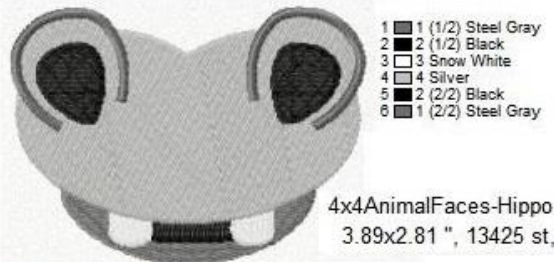

# Color Charts Animal Faces

<https://www.juliasneedledesigns.com/index.htm>

- 1  Snow White
- 2  (1/2) Silver Grey
- 3  Silver Gray
- 4  Medium Pink
- 5  (2/2) Silver Grey

5x7AnimalFaces-Bunny. 6.48x2.98 ", 12506 st,

5x7AnimalFaces-Tiger.  
5.06x3.82 ". 20199 st,

- 1  Tangerine
- 2  (1/2) Black
- 3  Fluo Pink
- 4  Snow White
- 5  Silver
- 6  Rosewood Dark
- 7  (2/2) Black

- 1  Ash Blonde
- 2  Pink Blush
- 3  Red
- 4  Black

5x7AnimalFaces-Dog.5.01x4.87 ", 9850 st,

5x7AnimalFaces-Shark.  
5.12x3.63 ", 15919 st

- 1  Candy Apple Red
- 2  Medium Pink
- 3  Silver
- 4  Beaver App Outline
- 5  White App Tackdown
- 6  Silver App Satin Stitch
- 7  Medium Pink
- 8  Black