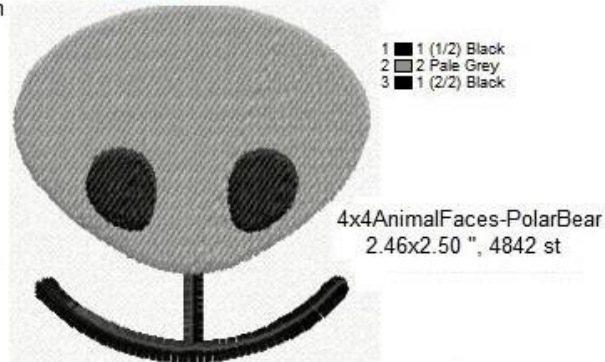

# Color Charts Animal Faces

<https://www.juliasneedledesigns.com/index.htm>

- 1  Snow White
- 2  (1/2) Silver Grey
- 3  Silver Gray
- 4  Medium Pink
- 5  (2/2) Silver Grey

5x7AnimalFaces-Bunny. 6.48x2.98 ", 12506 st,

5x7AnimalFaces-Tiger.  
5.06x3.82 ". 20199 st,

- 1  Tangerine
- 2  (1/2) Black
- 3  Fluo Pink
- 4  Snow White
- 5  Silver
- 6  Rosewood Dark
- 7  (2/2) Black

- 1  Ash Blonde
- 2  Pink Blush
- 3  Red
- 4  Black

5x7AnimalFaces-Dog.5.01x4.87 ", 9850 st,

5x7AnimalFaces-Shark.  
5.12x3.63 ", 15919 st

- 1  Candy Apple Red
- 2  Medium Pink
- 3  Silver
- 4  Beaver App Outline
- 5  White App Tackdown
- 6  Silver App Satin Stitch
- 7  Medium Pink
- 8  Black