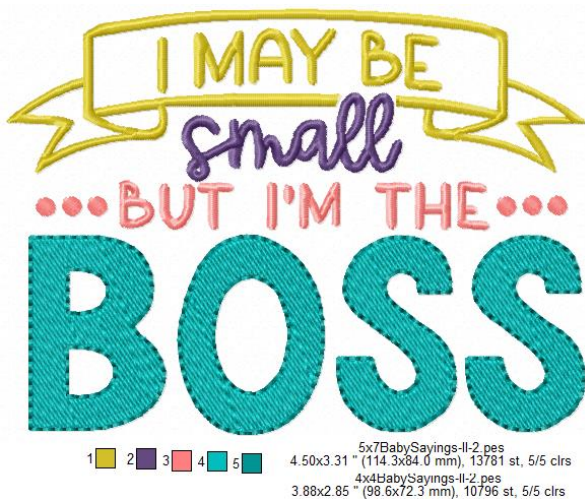

Color Charts Baby Sayings II

<https://www.juliasneedledesigns.com>

Thread	Name	Robison-Anton Poly
1		Penny 5632
2		Mauve 5587
3		Melon 5594
4		J. Turquoise 5792
5		Marine Aqua 5607

5x7BabySayings-II-3.pes
4.13x4.50" (104.8x114.2 mm), 10591 st, 4/4 clrs
4x4BabySayings-II-3.pes
3.57x3.89" (90.8x98.8 mm), 8768 st, 4/4 clrs

5x7BabySayings-II-4.pes
4.63x3.05" (117.6x77.5 mm), 11127 st, 5/5 clrs
4x4BabySayings-II-4.pes
3.90x2.57" (99.1x65.3 mm), 9027 st, 5/5 clrs

1  5x7BabySayings-II-5.pes
2  4.67x2.46" (118.5x62.6 mm), 10109 st, 3/3 clrs
3  4x4BabySayings-II-5.pes
3.89x2.06" (98.8x52.3 mm), 7793 st, 3/3 clrs

5x7BabySayings-II-6.pes
5.14x3.19" (130.6x80.9 mm), 8205 st, 4/4 clrs
4x4BabySayings-II-6.pes
3.90x2.42" (99.1x61.4 mm), 6507 st, 4/4 clrs
1  2  3  4 