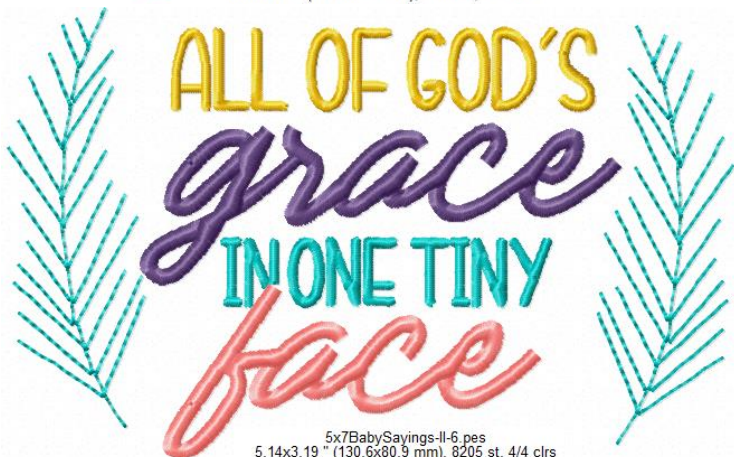

Color Charts Baby Sayings II

<https://www.juliasneedledesigns.com>

Thread	Name	Robison-Anton Poly
1		Penny 5632
2		Mauve 5587
3		Melon 5594
4		J. Turquoise 5792
5		Marine Aqua 5607

5x7BabySayings-II-3.pes
4.13x4.50" (104.8x114.2 mm), 10591 st, 4/4 clrs
4x4BabySayings-II-3.pes
3.57x3.89" (90.8x98.8 mm), 8768 st, 4/4 clrs

5x7BabySayings-II-4.pes
4.63x3.05" (117.6x77.5 mm), 11127 st, 5/5 clrs
4x4BabySayings-II-4.pes
3.90x2.57" (99.1x65.3 mm), 9027 st, 5/5 clrs

1  5x7BabySayings-II-5.pes
2  4.67x2.46" (118.5x62.6 mm), 10109 st, 3/3 clrs
3  4x4BabySayings-II-5.pes
3.89x2.06" (98.8x52.3 mm), 7793 st, 3/3 clrs

5x7BabySayings-II-6.pes
5.14x3.19" (130.6x80.9 mm), 8205 st, 4/4 clrs
4x4BabySayings-II-6.pes
3.90x2.42" (99.1x61.4 mm), 6507 st, 4/4 clrs
1  2  3  4 