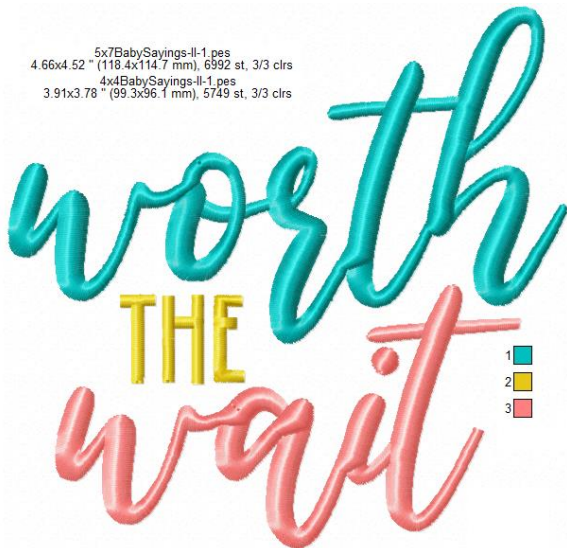

Color Charts Baby Sayings II

<https://www.juliasneedledesigns.com>

Thread	Name	Robison-Anton Poly
1		Penny 5632
2		Mauve 5587
3		Melon 5594
4		J. Turquoise 5792
5		Marine Aqua 5607

5x7BabySayings-II-3.pes
4.13x4.50" (104.8x114.2 mm), 10591 st, 4/4 clrs
4x4BabySayings-II-3.pes
3.57x3.89" (90.8x98.8 mm), 8768 st, 4/4 clrs

5x7BabySayings-II-4.pes
4.63x3.05" (117.6x77.5 mm), 11127 st, 5/5 clrs
4x4BabySayings-II-4.pes
3.90x2.57" (99.1x65.3 mm), 9027 st, 5/5 clrs

1  5x7BabySayings-II-5.pes
2  4.67x2.46" (118.5x62.6 mm), 10109 st, 3/3 clrs
3  4x4BabySayings-II-5.pes
3.89x2.06" (98.8x52.3 mm), 7793 st, 3/3 clrs

5x7BabySayings-II-6.pes
5.14x3.19" (130.6x80.9 mm), 8205 st, 4/4 clrs
4x4BabySayings-II-6.pes
3.90x2.42" (99.1x61.4 mm), 6507 st, 4/4 clrs
1  2  3  4 