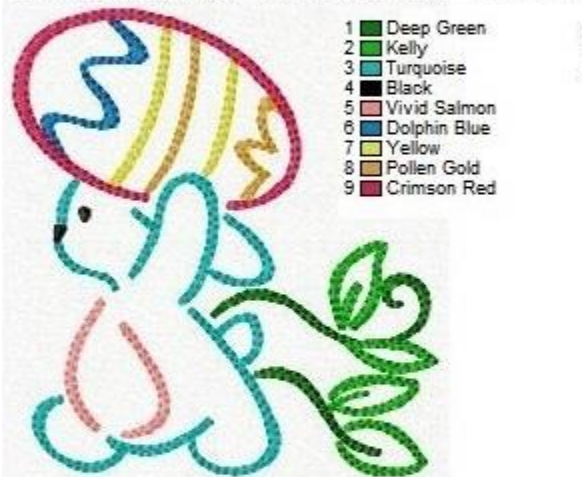

Color Charts Bunnies & Eggs

<https://www.juliasneedledesigns.com/>

4x4BunnysAndEggs-1.pes, 3.90x3.71 ", 8155 st,
5x7BunnysAndEggs-1.pes, 5.14x4.88 ", 10961 st

4x4BunnysAndEggs-2.pes, 3.31x3.89 ", 8378 st,
5x7BunnysAndEggs-2.pes, 4.91x5.78 ", 13154 st