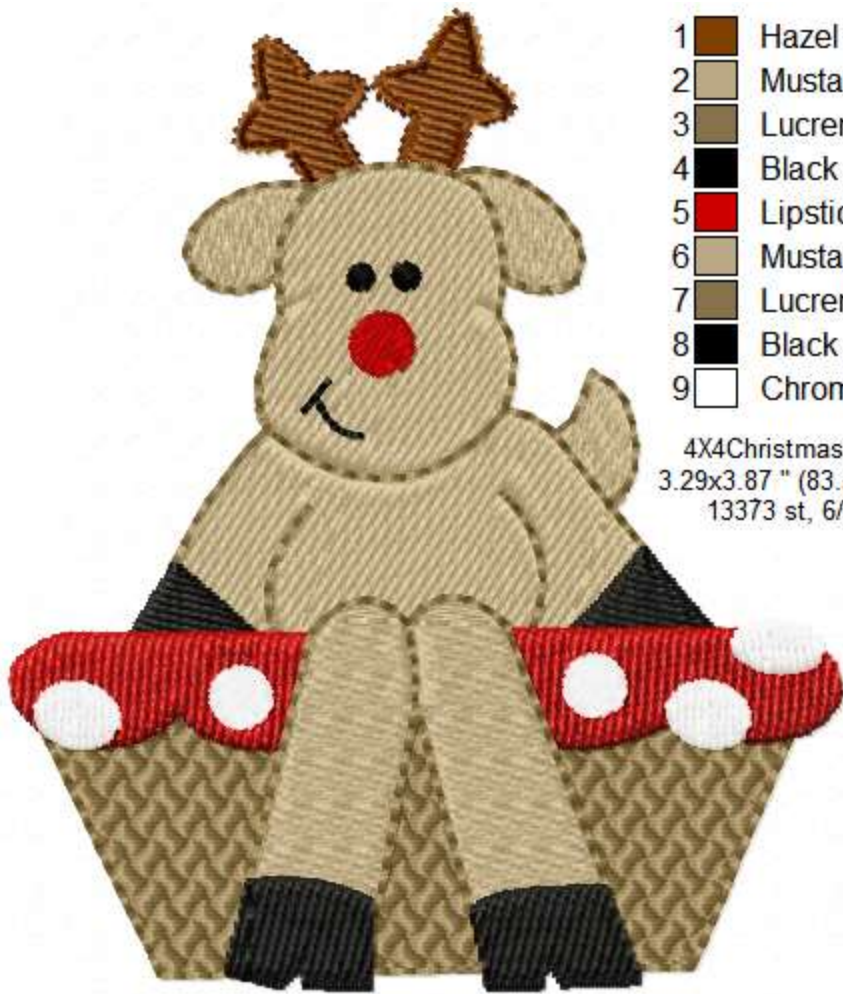

1	Hazel	5781
2	Mustard	5631
3	Lucrene	9133
4	Black	5596
5	Lipstick	5533
6	Mustard	5631
7	Lucrene	9133
8	Black	5596
9	Chrome	5839

4X4ChristmasBasket-6
3.29x3.87 " (83.5x98.4 mm),
13373 st, 6/9 clrs