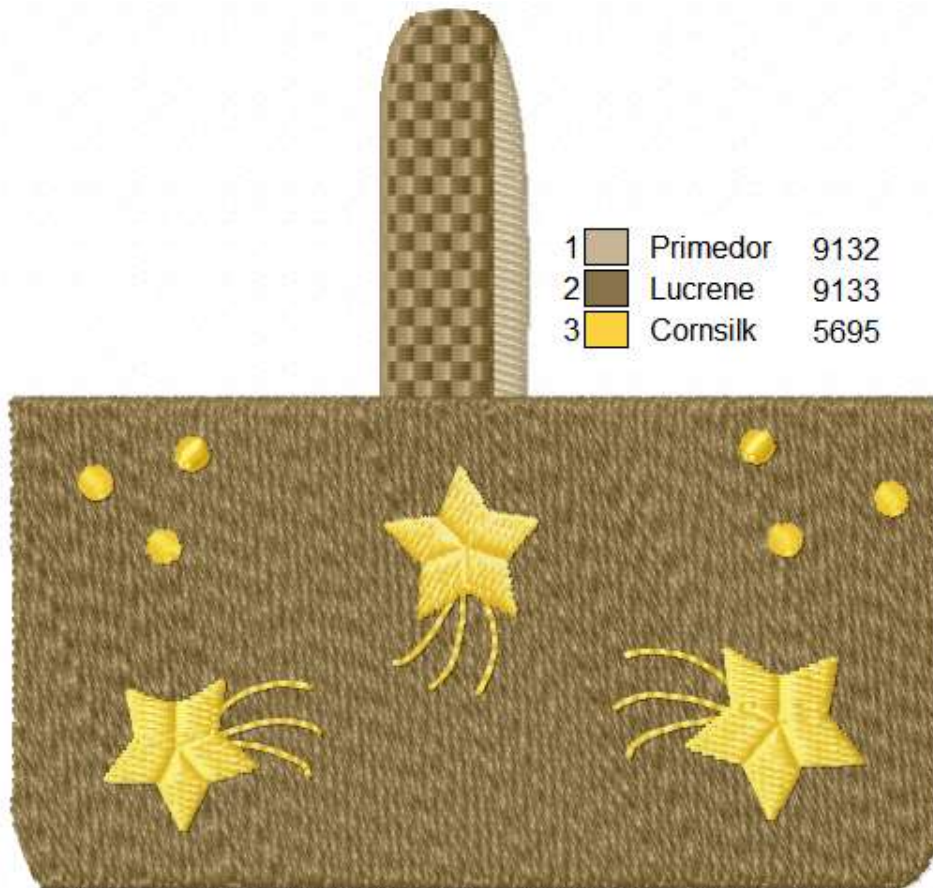

4x4ChristmasBasket-8.pes
3.91x3.32 " (99.3x84.3 mm), 10943 st, 4/4 clrs

1		Primedor	9132
2		Lucrene	9133
3		Cornsilk	5695