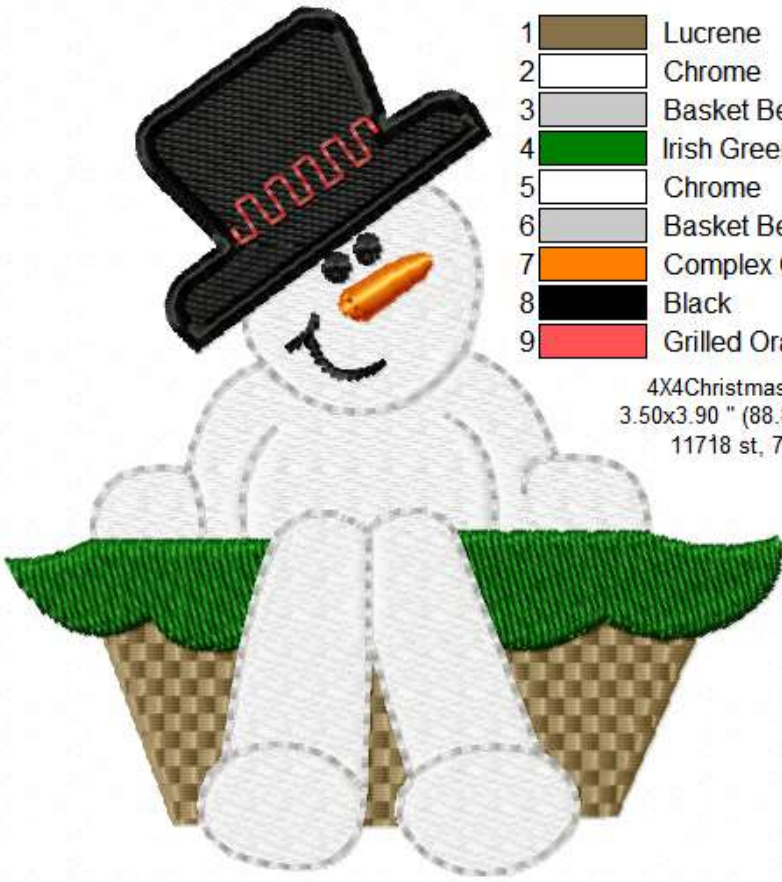

Christmas Baskets

Color Charts: Robison Anton Polyester

<https://www.juliasneedledesigns.com>

4x4ChristmasBasket-1.pes
3.88x3.47 " (98.6x88.2 mm), 15358 st, 8/8 clrs

Thread	Name	Robison-Anton Poly
1	 Conner Green	9092
2	 Mustard	5631
3	 Lucrene	9133
4	 Jade	5813
5	 Radiant Red	5566
6	 Auburn	5772
7	 Lucrene	9133
8	 Marigold	5516

1	Lucrene	9133
2	Chrome	5839
3	Basket Beige	9126
4	Irish Green	5812
5	Chrome	5839
6	Basket Beige	9126
7	Complex Orange	9068
8	Black	5596
9	Grilled Orange	9072

4X4ChristmasBasket-2
 3.50x3.90 " (88.8x99.0 mm),
 11718 st, 7/9 clrs