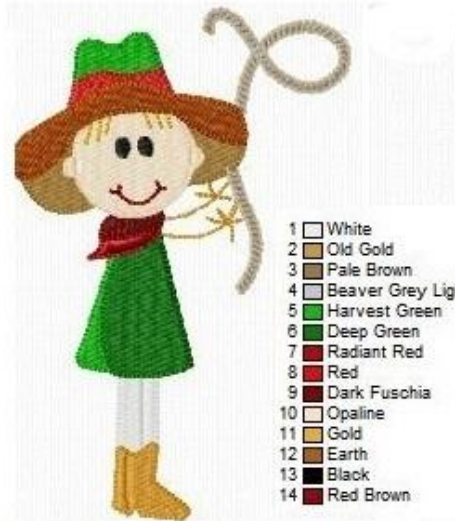

5x7Cowboy stick Kids ten.pes, 2.87x6.00 ", 15050 st,
Cowboy stick Kids ten.pes, 1.86x3.88 ", 7753 st,

- 1 White
- 2 Old Gold
- 3 Pale Brown
- 4 Beaver Grey Light
- 5 Harvest Green
- 6 Deep Green
- 7 Radiant Red
- 8 Red
- 9 Dark Fuschia
- 10 Opaline
- 11 Gold
- 12 Earth
- 13 Black
- 14 Red Brown

5x7Cowboy stick Kids two.pes, 3.96x5.96 ", 17364 st,
Cowboy stick Kids two.pes, 2.57x3.85 ", 9584 st,

Cowboy

- 1 Rosewood Dark
- 2 Dark Brown

Cowboy.pes, 3.53x1.39 ", 7206 st, 2/2 clrs

Cowgirl

- 1 Rosewood Dark
- 2 Dark Brown

Cowgirl.pes, 3.66x1.41 ", 7572 st, 2/2 clrs