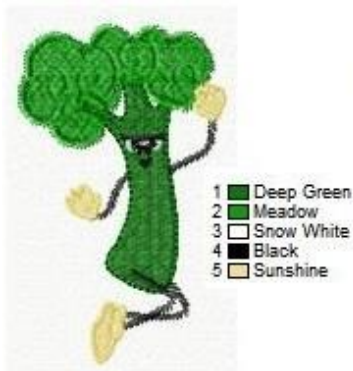

Color Charts Dancing Vegetables

<https://www.juliasneedledesigns.com/DancingVegetables.htm>

- 1 Deep Green
- 2 Meadow
- 3 Snow White
- 4 Black
- 5 Sunshine

DV-Broccoli.
2.42x3.94 ", 7691 st,

- 1 Deep Green
- 2 Orange
- 3 Rose Pink
- 4 4 (1/2) Snow White
- 5 Earth
- 6 Black
- 7 Harvest Green
- 8 4 (2/2) Snow White

DV-Carrot.
2.06x3.90 ", 6829 st,

- 1 Cornsilk
- 2 Lemon
- 3 Snow White
- 4 Black
- 5 Natural
- 6 Blood Red
- 7 Dusty Rose Very L
- 8 Moss Green Dark
- 9 Green
- 10 Lime Green

DV-Corn.
2.15x3.90 ", 9337 st,

- 1 Green
- 2 Green
- 3 Snow White
- 4 Radiant Red
- 5 Black
- 6 Pale Lemon

DV-Cucumber
2.45x3.89 ", 6594 st,

- 1 Orange
- 2 Purple
- 3 Snow White
- 4 Light Green
- 5 Black
- 6 Lemon Light
- 7 Red Berry
- 8 Meadow

APP-DV-Onion 3.87x3.89 ", 6021 st,

APP-DV-Potato 2.58x3.89 ", 4391 st,

APP-DV-Tomato 2.91x3.86 ", 6338 st

APP-DV-Turnip 3.10x3.88 ", 5878 st,