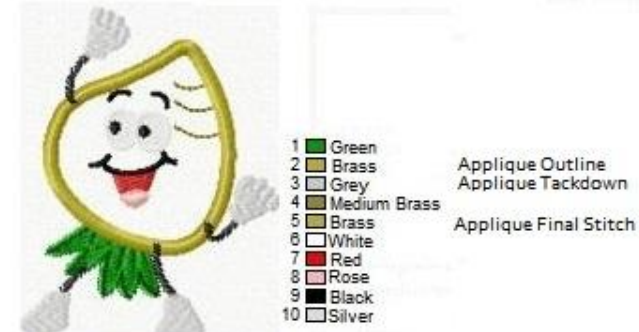

APP-DV-Potato 2.58x3.89 ", 4391 st,

APP-DV-Tomato 2.91x3.86 ", 6338 st

APP-DV-Turnip 3.10x3.88 ", 5878 st,