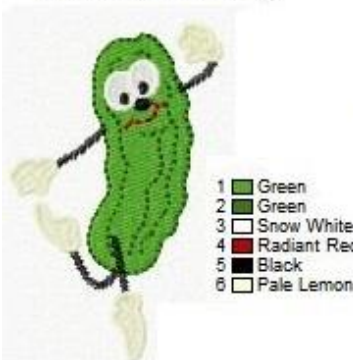

Color Charts Dancing Vegetables

<https://www.juliasneedledesigns.com/DancingVegetables.htm>

- 1 Deep Green
- 2 Meadow
- 3 Snow White
- 4 Black
- 5 Sunshine

DV-Broccoli.
2.42x3.94 ", 7691 st,

- 1 Deep Green
- 2 Orange
- 3 Rose Pink
- 4 4 (1/2) Snow White
- 5 Earth
- 6 Black
- 7 Harvest Green
- 8 4 (2/2) Snow White

DV-Carrot.
2.06x3.90 ", 6829 st,

- 1 Cornsilk
- 2 Lemon
- 3 Snow White
- 4 Black
- 5 Natural
- 6 Blood Red
- 7 Dusty Rose Very L
- 8 Moss Green Dark
- 9 Green
- 10 Lime Green

DV-Corn.
2.15x3.90 ", 9337 st,

- 1 Green
- 2 Green
- 3 Snow White
- 4 Radiant Red
- 5 Black
- 6 Pale Lemon

DV-Cucumber
2.45x3.89 ", 6594 st,

- 1 Orange
- 2 Purple
- 3 Snow White
- 4 Light Green
- 5 Black
- 6 Lemon Light
- 7 Red Berry
- 8 Meadow

DV-Eggplant.
2.91x3.89 ", 8656 st

- 1 Meadow
- 2 Spring Green
- 3 Grass Green 3
- 4 Snow White
- 5 Avocado
- 6 Black
- 7 Light Brass

DV-Onion.
3.82x3.89 ", 10035 st,

- 1 1 (1/2) Black
- 2 Orange/Brown
- 3 Cherrywood Red
- 4 Snow White
- 5 1 (2/2) Black
- 6 Pale Yellow
- 7 Cane