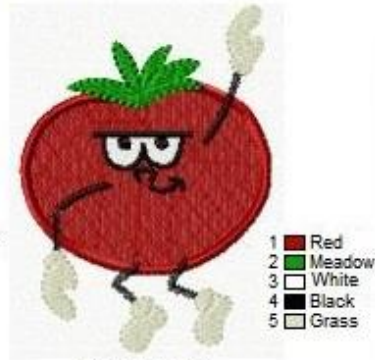

Color Charts Dancing Vegetables

<https://www.juliasneedledesigns.com/DancingVegetables.htm>

- 1 Deep Green
- 2 Meadow
- 3 Snow White
- 4 Black
- 5 Sunshine

DV-Broccoli.
2.42x3.94 ", 7691 st,

- 1 Deep Green
- 2 Orange
- 3 Rose Pink
- 4 4 (1/2) Snow White
- 5 Earth
- 6 Black
- 7 Harvest Green
- 8 4 (2/2) Snow White

- 1 Green
- 2 Green
- 3 Snow White
- 4 Radiant Red
- 5 Black
- 6 Pale Lemon

DV-Cucumber
2.45x3.89 ", 6594 st,

- 1 Orange
- 2 Purple
- 3 Snow White
- 4 Light Green
- 5 Black
- 6 Lemon Light
- 7 Red Berry
- 8 Meadow

DV-Eggplant.
2.91x3.89 ", 8656 st

- 1 Meadow
- 2 Spring Green
- 3 Grass Green 3
- 4 Snow White
- 5 Avocado
- 6 Black
- 7 Light Brass

DV-Onion.
3.82x3.89 ", 10035 st,

- 1 1 (1/2) Black
- 2 Orange/Brown
- 3 Cherrywood Red
- 4 Snow White
- 5 1 (2/2) Black
- 6 Pale Yellow
- 7 Cane

DV-Potato
2.55x3.89 ", 8590 st,

- 1 Red
- 2 Meadow
- 3 White
- 4 Black
- 5 Grass

DV-Tomato
2.81x3.85 ", 9601 st,

- 1 Green
- 2 Light Yellow
- 3 Light Brass
- 4 White
- 5 Red
- 6 Rose
- 7 Black
- 8 Silver