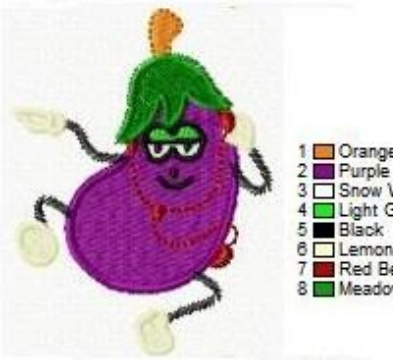

Color Charts Dancing Vegetables

<https://www.juliasneedledesigns.com/DancingVegetables.htm>

- 1 Deep Green
- 2 Meadow
- 3 Snow White
- 4 Black
- 5 Sunshine

DV-Broccoli.
2.42x3.94 ", 7691 st,

- 1 Deep Green
- 2 Orange
- 3 Rose Pink
- 4 4 (1/2) Snow White
- 5 Earth
- 6 Black
- 7 Harvest Green
- 8 4 (2/2) Snow White

DV-Carrot.
2.06x3.90 ", 6829 st,

- 1 Cornsilk
- 2 Lemon
- 3 Snow White
- 4 Black
- 5 Natural
- 6 Blood Red
- 7 Dusty Rose Very L
- 8 Moss Green Dark
- 9 Green
- 10 Lime Green

DV-Corn.
2.15x3.90 ", 9337 st,

- 1 Green
- 2 Green
- 3 Snow White
- 4 Radiant Red
- 5 Black
- 6 Pale Lemon

DV-Cucumber
2.45x3.89 ", 6594 st,

- 1 Orange
- 2 Purple
- 3 Snow White
- 4 Light Green
- 5 Black
- 6 Lemon Light
- 7 Red Berry
- 8 Meadow

DV-Eggplant.
2.91x3.89 ", 8656 st

- 1 Meadow
- 2 Spring Green
- 3 Grass Green 3
- 4 Snow White
- 5 Avocado
- 6 Black
- 7 Light Brass

DV-Onion.
3.82x3.89 ", 10035 st,

- 1 1 (1/2) Black
- 2 Orange/Brown
- 3 Cherrywood Red
- 4 Snow White
- 5 1 (2/2) Black
- 6 Pale Yellow
- 7 Cane