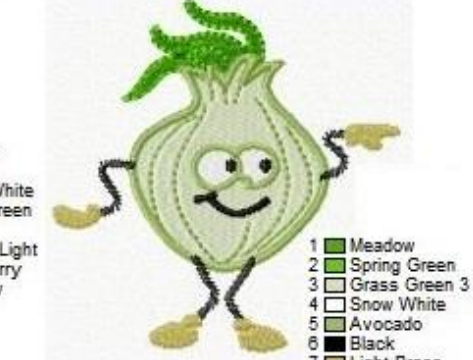

Color Charts Dancing Vegetables

<https://www.juliasneedledesigns.com/DancingVegetables.htm>

- 1 Deep Green
- 2 Meadow
- 3 Snow White
- 4 Black
- 5 Sunshine

DV-Broccoli.
2.42x3.94 ", 7691 st,

- 1 Deep Green
- 2 Orange
- 3 Rose Pink
- 4 4 (1/2) Snow White
- 5 Earth
- 6 Black
- 7 Harvest Green
- 8 4 (2/2) Snow White

DV-Carrot.
2.06x3.90 ", 6829 st,

- 1 Cornsilk
- 2 Lemon
- 3 Snow White
- 4 Black
- 5 Natural
- 6 Blood Red
- 7 Dusty Rose Very L
- 8 Moss Green Dark
- 9 Green
- 10 Lime Green

DV-Corn.
2.15x3.90 ", 9337 st,

- 1 Green
- 2 Green
- 3 Snow White
- 4 Radiant Red
- 5 Black
- 6 Pale Lemon

DV-Cucumber
2.45x3.89 ", 6594 st,

- 1 Orange
- 2 Purple
- 3 Snow White
- 4 Light Green
- 5 Black
- 6 Lemon Light
- 7 Red Berry
- 8 Meadow

DV-Eggplant.
2.91x3.89 ", 8656 st

- 1 Meadow
- 2 Spring Green
- 3 Grass Green 3
- 4 Snow White
- 5 Avocado
- 6 Black
- 7 Light Brass

DV-Onion.
3.82x3.89 ", 10035 st,

- 1 1 (1/2) Black
- 2 Orange/Brown
- 3 Cherrywood Red
- 4 Snow White
- 5 1 (2/2) Black
- 6 Pale Yellow
- 7 Cane