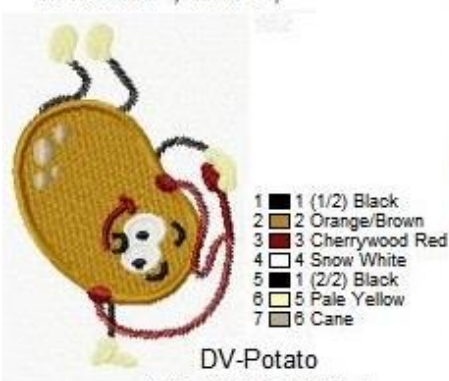

Color Charts Dancing Vegetables

<https://www.juliasneedledesigns.com/DancingVegetables.htm>

- 1 Deep Green
- 2 Meadow
- 3 Snow White
- 4 Black
- 5 Sunshine

DV-Broccoli.
2.42x3.94 ", 7691 st,

- 1 Deep Green
- 2 Orange
- 3 Rose Pink
- 4 4 (1/2) Snow White
- 5 Earth
- 6 Black
- 7 Harvest Green
- 8 4 (2/2) Snow White

DV-Carrot.
2.06x3.90 ", 6829 st,

- 1 Cornsilk
- 2 Lemon
- 3 Snow White
- 4 Black
- 5 Natural
- 6 Blood Red
- 7 Dusty Rose Very L
- 8 Moss Green Dark
- 9 Green
- 10 Lime Green

DV-Corn.
2.15x3.90 ", 9337 st,

- 1 Green
- 2 Green
- 3 Snow White
- 4 Radiant Red
- 5 Black
- 6 Pale Lemon

DV-Cucumber
2.45x3.89 ", 6594 st,

- 1 Orange
- 2 Purple
- 3 Snow White
- 4 Light Green
- 5 Black
- 6 Lemon Light
- 7 Red Berry
- 8 Meadow

DV-Eggplant.
2.91x3.89 ", 8656 st

- 1 Meadow
- 2 Spring Green
- 3 Grass Green 3
- 4 Snow White
- 5 Avocado
- 6 Black
- 7 Light Brass

DV-Onion.
3.82x3.89 ", 10035 st,

- 1 1 (1/2) Black
- 2 Orange/Brown
- 3 Cherrywood Red
- 4 Snow White
- 5 1 (2/2) Black
- 6 Pale Yellow
- 7 Cane