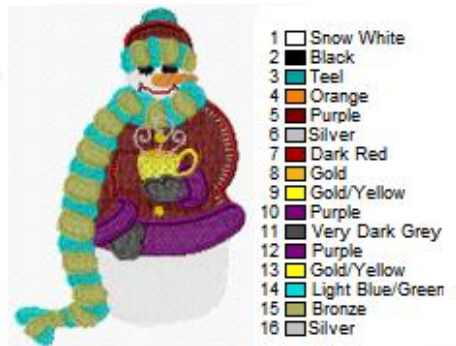

Whimsical Snowman 3.4.94x5.25 "
24967 st, 10/10 clrs

- 1 Brown
- 2 Olive Green
- 3 Sun Blue
- 4 Cornsilk
- 5 Snow
- 6 Curry
- 7 Sun Blue
- 8 Tulip
- 9 Opaline
- 10 Silver
- 11 Silver
- 12 Brown
- 13 Black
- 14 Orange
- 15 Red Brown
- 16 Sun Blue
- 17 Curry

Whimsical Snowman 1. 4.87x5.30 ",
31999 st, 13/17 clr

- 1 Snow White
- 2 Golden Olive
- 3 Snow White
- 4 Red Brown
- 5 Golden Olive
- 6 Mint Green
- 7 Grizzly Turq
- 8 Oyster
- 9 Snow White
- 10 Orange
- 11 Red Berry
- 12 Sangria
- 13 Dark Grenandine
- 14 Black
- 15 Tulip
- 16 Grizzly Turq
- 17 Bronze

Whimsical Snowman 10. 5.47x4.81 ", 29034 st. 13/17 clr

- 1 Snow White
- 2 Island Green
- 3 Bronze
- 4 Lilac Hint
- 5 Brown
- 6 Black
- 7 Orange
- 8 Blood Red
- 9 Lemon Yellow
- 10 Snow White

Whimsical Snowman 5.
4.82x4.72 ", 23218 st,

- 1 Snow White
- 2 Black
- 3 Teel
- 4 Orange
- 5 Purple
- 6 Silver
- 7 Dark Red
- 8 Gold
- 9 Gold/Yellow
- 10 Purple
- 11 Very Dark Grey
- 12 Purple
- 13 Gold/Yellow
- 14 Light Blue/Green
- 15 Bronze
- 16 Silver