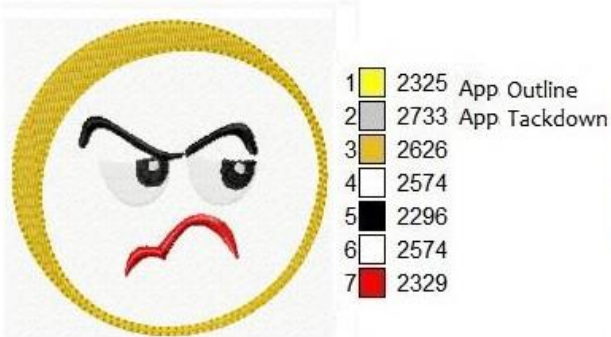

Color Charts Feeling Emojis

<https://www.juliasneedledesigns.com>

FeelingsEmoji-Angry. 3.87x3.88 ", 7462 st, 6/7 clrs

FeelingsEmoji-Confused. 3.87x3.88 ", 8494 st, 6/6 clrs

FeelingsEmoji-Excited. 3.87x3.88 ", 11248 st, 8/8 clrs

FeelingsEmoji-Great. 3.87x3.88 ", 9430 st, 7/8 clrs

FeelingsEmoji-Happy. 3.87x3.88 ", 9505 st, 7/10 clrs

FeelingsEmoji-Happy2. 3.87x3.88 ", 11103 st, 8/9 clrs

- 1 2325 App Outline
- 2 2733 App Tackdown
- 3 2626
- 4 2296
- 5 2415
- 6 2239