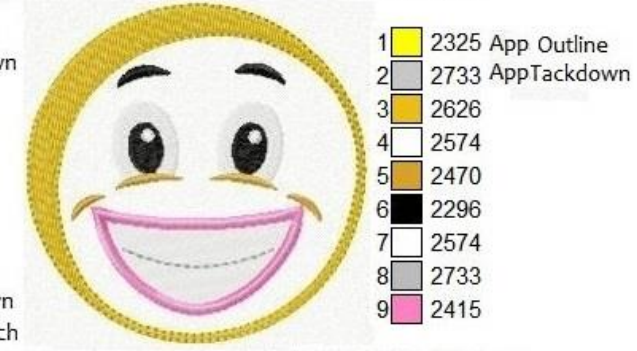

Color Charts Feeling Emojis

<https://www.juliasneedledesigns.com>

FeelingsEmoji-Angry. 3.87x3.88 ", 7462 st, 6/7 clrs

FeelingsEmoji-Confused. 3.87x3.88 ", 8494 st, 6/6 clrs

FeelingsEmoji-Excited. 3.87x3.88 ", 11248 st, 8/8 clrs

FeelingsEmoji-Great. 3.87x3.88 ", 9430 st, 7/8 clrs

FeelingsEmoji-Happy. 3.87x3.88 ", 9505 st, 7/10 clrs

FeelingsEmoji-Happy2. 3.87x3.88 ", 11103 st, 8/9 clrs

- 1 2325 App Outline
- 2 2733 App Tackdown
- 3 2626
- 4 2296
- 5 2415
- 6 2239