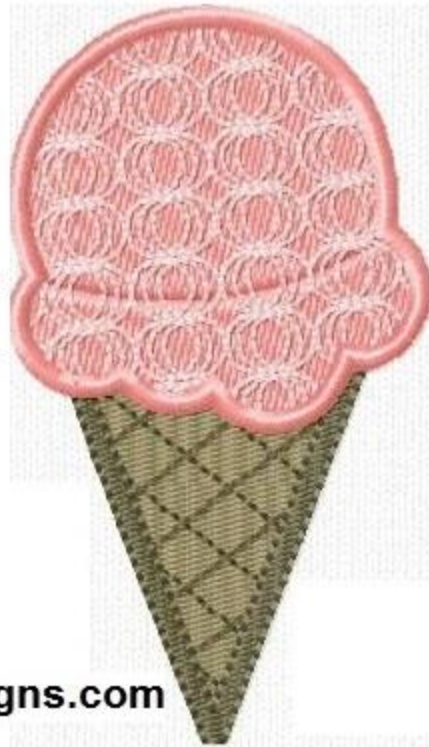

File: 4x4FROZENTREAT-1

Stitches: 10619

Size: 2.24 x 3.89 "

(56.8 x 98.8 mm)

Colors: 4/5 , Stops: 4

Date: 4/21/2019

Thread	Name	Robison-Anton Rayon

1		Grayrod	2572
2		Olive Drab	2317
3		Pro Cinnamon	2611
4		Light Pink	2243
5		Pro Cinnamon	2611

<https://www.juliasneedledesigns.com>

File: 4x4FROZENTREAT-2

Stitches: 7573

Size: 1.70 x 3.87 "

(43.3 x 98.4 mm)

Colors: 4/4 , Stops: 3

Date: 4/21/2019

Thread	Name	Robison-Anton Rayon

1		New Gold	2399
2		Plum	2292
3		Pumpkin	2328
4		Erin Green	2320