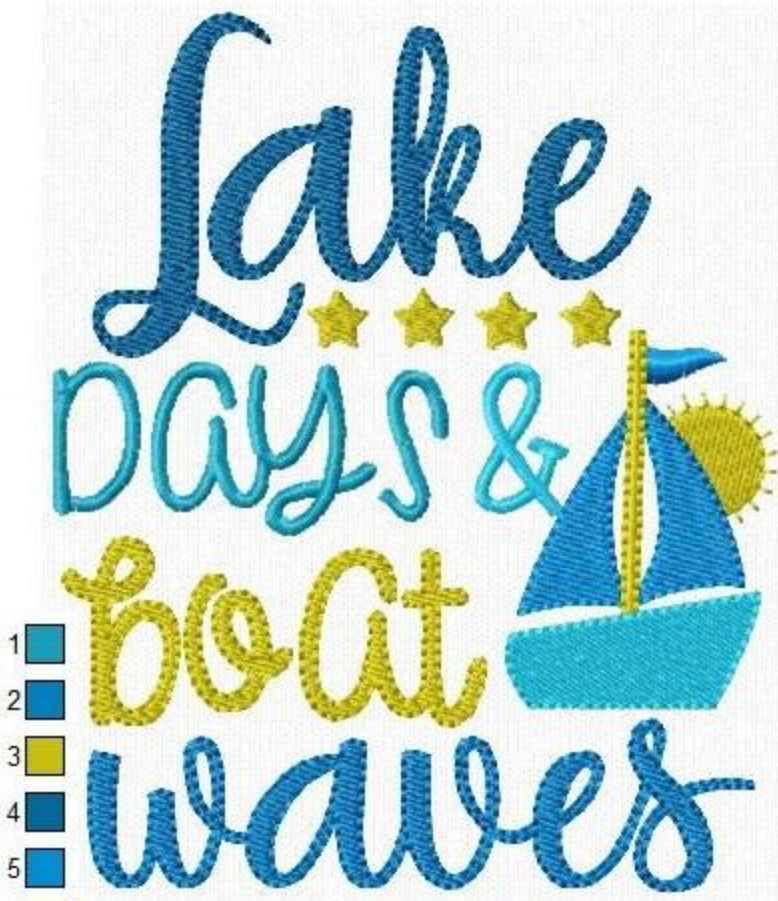

Color Charts Lake Love I

<https://www.juliasneedledesigns.com>

- LakeLoveExc.-1.pes
1 3 5.02x4.91 " (127.4x124.6 mm), 18117 st, 4/4 clr
2 4 6.35x6.21 " (161.2x157.8 mm), 24153 st, 4/4 clr
6x10LakeLoveExc.-1.pes

- LakeLoveExc.-2.pes
1 5.17x4.90 " (131.2x124.4 mm), 21166 st, 7/8 clr
2 6.55x6.21 " (166.3x157.8 mm), 29024 st, 7/8 clr
3 4 5 6 7 8
6x10LakeLoveExc.-2.pes

- 1
- 2
- 3
- 4
- 5
- 6
- 7

LakeLoveExc.-3.pes
5.00x6.06 " (126.9x154.0 mm), 22478 st, 6/7 clrs
6x10LakeLoveExc.-3.pes
6.19x7.53 " (157.1x191.2 mm), 30740 st, 6/7 clrs