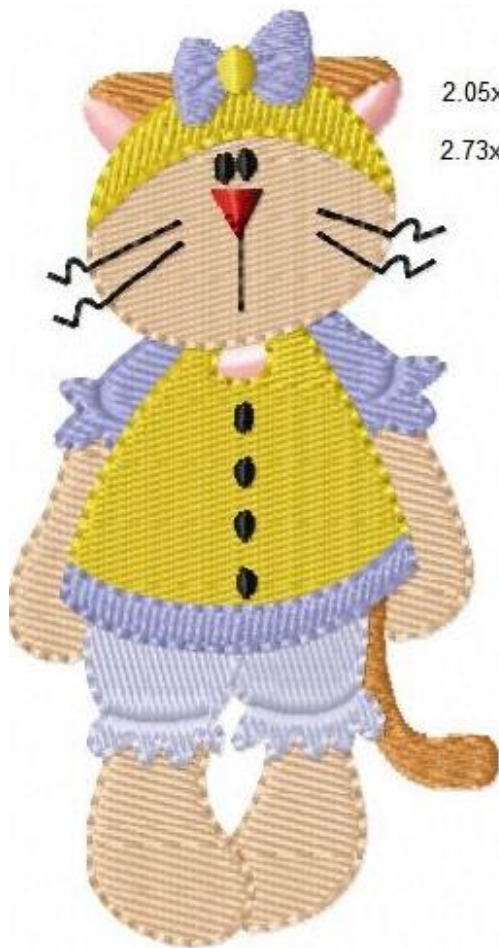

RaggedyCritter-Cow.pes
 2.05x3.91 " (52.1x99.2 mm), 11508 st, 7/13 clrs
 5x7RaggedyCritter-Cow.pes
 2.63x5.00 " (66.7x127.1 mm), 16721 st, 7/13 clrs

Thread	Name	Robison-Anton Rayon
1	Aspen White	2574
2	Black	2296
3	Sun Gold	2212
4	Date	2290
5	Caribbean Blue	2530
6	Saturn Gray	2485
7	Black	2296
8	Mountain Rose	2495
9	Sun Gold	2212
10	Caribbean Blue	2530
11	Sun Gold	2212
12	Black	2296
13	Aspen White	2574

RaggedyCritter-Dog.pes
 2.19x3.89 " (55.5x98.9 mm), 10774 st, 7/10 clrs
 5x7RaggedyCritter-Dog.pes
 2.91x5.19 " (73.9x131.9 mm), 16803 st, 7/10 clrs

Thread	Name	Robison-Anton Rayon
1	Golden Tan	2570
2	Light Cocoa	2478
3	Pro Cool Gray	2733
4	Purple	2254
5	Golden Tan	2570
6	Pro Cool Gray	2733
7	Dark Rust	2205
8	Mulberry	2380
9	Pro Cool Gray	2733
10	Black	2296

RaggedyCritter-Bear.pes
 2.28x3.89 " (58.0x98.9 mm), 11455 st, 6/11 clr
 5x7RaggedyCritter-Bear.pes
 3.04x5.20 " (77.3x132.0 mm), 18052 st, 6/11 clr

Thread	Name	Robison-Anton Rayon
1	Golden Tan	2570
2	Ozone	2533
3	Pacific Blue	2388
4	Floral Pink	2415
5	Memphis Belle	2502
6	Floral Pink	2415
7	Golden Tan	2570
8	Floral Pink	2415
9	Pacific Blue	2388
10	Black	2296
11	Memphis Belle	2502

RaggedyCritter-cat.pes
 2.05x3.89 " (52.0x98.8 mm), 10845 st, 8/12 clr
 5x7RaggedyCritter-cat.pes
 2.73x5.19 " (69.4x131.9 mm), 16989 st, 8/12 clr

Thread	Name	Robison-Anton Rayon
1	Mountain Rose	2495
2	Gold	2203
3	Ashley Gold	2401
4	Oriental Blue	2301
5	Goldenrod	2242
6	Gold	2203
7	Goldenrod	2242
8	Heron Blue	2525
9	Oriental Blue	2301
10	Goldenrod	2242
11	Black	2296
12	Dark Rust	2205