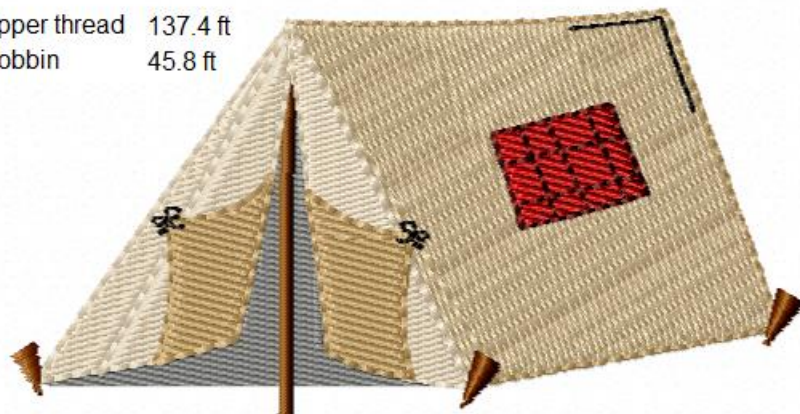

Thread Name	Robison-Anton Polyester

1	Twilight	5517
2	Hazel	5781
3	Topaz	5700
4	Sweet Dreams	9130
5	Foundation	9034
6	Sweet Dreams	9130
7	Black	5596
8	Radiant Red	5566
9	TH Burgundy	5908
10	Hazel	5781

Upper thread 137.4 ft

Bobbin 45.8 ft