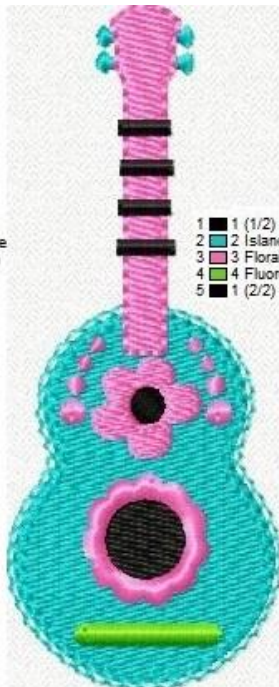

5x7APPSugarSkull-1. 4.86x6.39 ", 19008 st,

- 1 1 (1/2) Black
- 2 2 Island Green
- 3 3 Floral Pink
- 4 4 Fluorescent Green
- 5 1 (2/2) Black