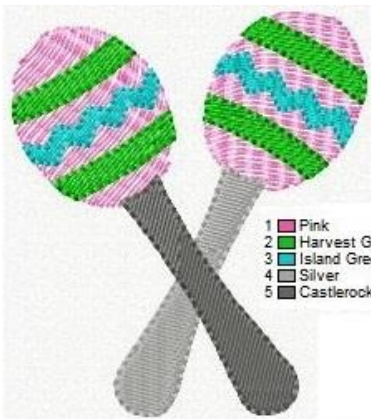

- 1 Pink
- 2 Harvest Green
- 3 Island Green
- 4 Silver
- 5 Castlerock