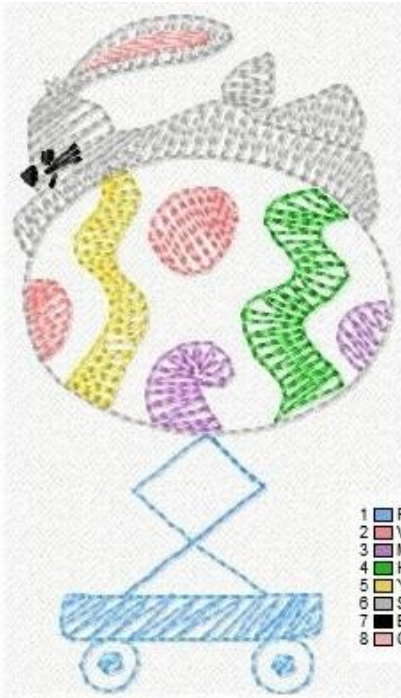

# Swirly Easter Bunnies I Color Charts

<https://www.juliasneedledesigns.com/>

- 1 River Mist
- 2 Vivid Salmon
- 3 Mauve
- 4 Harvest Green
- 5 Yellow
- 6 Silver Grey
- 7 Black
- 8 Corsage

- 1 Tropic Blue
- 2 Fluorescent Green
- 3 MD Peach
- 4 Gold/Yellow
- 5 Ocean Blue
- 6 Light Grey/Green
- 7 Corsage
- 8 Black

4x4Swirly-EasterBunnies-1.pes, 2.17x3.90 ", 2033 st,  
 5x7Swirly-EasterBunnies-1.pes, 3.74x6.75 ", 6275 st  
 6X10Swirly-EasterBunnies-1.pes, 5.42x9.76 ", 8943 st

- 1 River Mist
- 2 Pink
- 3 Harvest Green
- 4 Orange Sunrise
- 5 Light Purple
- 6 Yellow Green
- 7 Wood Ash
- 8 Pro Cinnamon
- 9 Black
- 10 Silver

- 1 Baby Blue
- 2 Turquoise
- 3 Ocean Blue
- 4 Beaver Grey Light
- 5 Black
- 6 Vivid Salmon
- 7 Harvest Green
- 8 Topaz
- 9 Silver
- 10 Orange

4x4Swirly-EasterBunnies-2.pes, 3.72x3.90 ", 2950 st,  
 5x7Swirly-EasterBunnies-2.pes, 4.90x5.13 ", 6445 st,  
 6X10Swirly-EasterBunnies-2.pes, 6.20x6.50 ", 8046 st

- 1 Blue Titanium
- 2 Pink
- 3 Black
- 4 Harvest Green
- 5 Mid Windsor
- 6 Yellow
- 7 Vivid Salmon
- 8 Silver

4x4Swirly-EasterBunnies-3.pes, 3.90x2.83 ", 2517 st,  
 5x7Swirly-EasterBunnies-3.pes, 6.73x4.87 ", 6977 st,  
 6X10Swirly-EasterBunnies-3.pes, 8.56x6.20 ", 8873 st