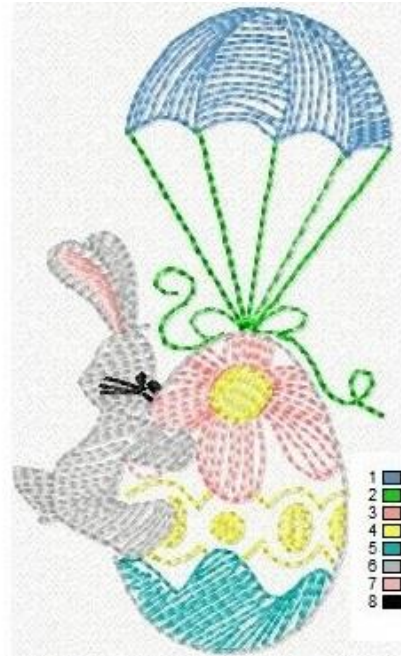

# Swirly Easter Bunnies I Color Charts

<https://www.juliasneedledesigns.com/>

- 1 River Mist
- 2 Vivid Salmon
- 3 Mauve
- 4 Harvest Green
- 5 Yellow
- 6 Silver Grey
- 7 Black
- 8 Corsage

- 1 Tropic Blue
- 2 Fluorescent Green
- 3 MD Peach
- 4 Gold/Yellow
- 5 Ocean Blue
- 6 Light Grey/Green
- 7 Corsage
- 8 Black

4x4Swirly-EasterBunnies-1.pes, 2.17x3.90 ", 2033 st,  
 5x7Swirly-EasterBunnies-1.pes, 3.74x6.75 ", 6275 st  
 6X10Swirly-EasterBunnies-1.pes, 5.42x9.76 ", 8943 st

- 1 River Mist
- 2 Pink
- 3 Harvest Green
- 4 Orange Sunrise
- 5 Light Purple
- 6 Yellow Green
- 7 Wood Ash
- 8 Pro Cinnamon
- 9 Black
- 10 Silver

- 1 Baby Blue
- 2 Turquoise
- 3 Ocean Blue
- 4 Beaver Grey Light
- 5 Black
- 6 Vivid Salmon
- 7 Harvest Green
- 8 Topaz
- 9 Silver
- 10 Orange

4x4Swirly-EasterBunnies-2.pes, 3.72x3.90 ", 2950 st,  
 5x7Swirly-EasterBunnies-2.pes, 4.90x5.13 ", 6445 st,  
 6X10Swirly-EasterBunnies-2.pes, 6.20x6.50 ", 8046 st

- 1 Blue Titanium
- 2 Pink
- 3 Black
- 4 Harvest Green
- 5 Mid Windsor
- 6 Yellow
- 7 Vivid Salmon
- 8 Silver

4x4Swirly-EasterBunnies-3.pes, 3.90x2.83 ", 2517 st,  
 5x7Swirly-EasterBunnies-3.pes, 6.73x4.87 ", 6977 st,  
 6X10Swirly-EasterBunnies-3.pes, 8.56x6.20 ", 8873 st