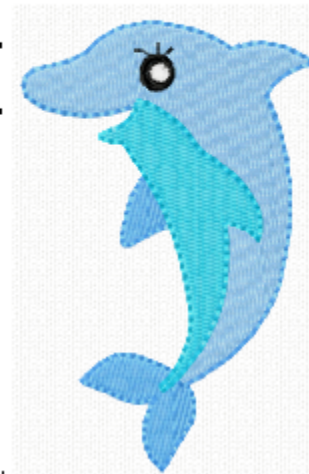

UnderTheSea-8.pes Colors: 6/6 , Stops: 5
Stitches: 7046 Date: 5/29/2018
Size: 2.39 x 3.69 "
(60.7 x 93.8 mm)

Thread	Name	Robison-Anton
1	Caribbean Blue	2530
2	Sky Blue	2239
3	Caribbean Blue	2530
4	Periwinkle	2306
5	Black	2296
6	Aspen White	2574